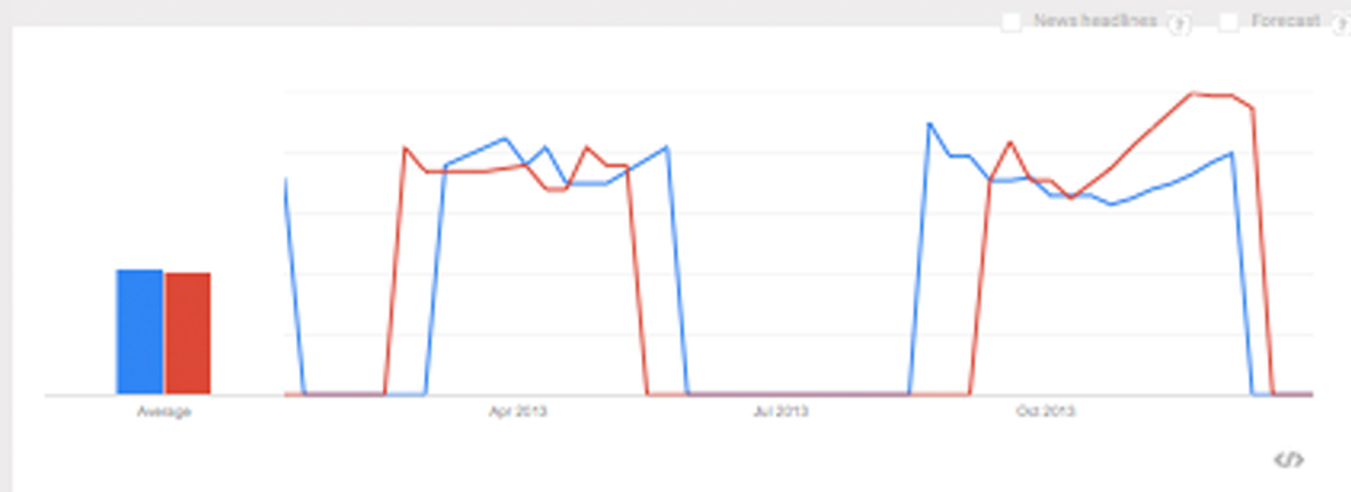

Compare Search terms

Printed Web

Search term

Desert surface

Search term

+ Add term

Interest over time 

## Regional interest

[printed web](#) [desert surface](#)

Not enough search volume to show results.

Not enough search volume to show results.

Related searches [printed web](#) [desert surface](#)

Topics

Top

Rising

Queries

Top

Rising

Not enough search volume to show results.

Not enough search volume to show results.